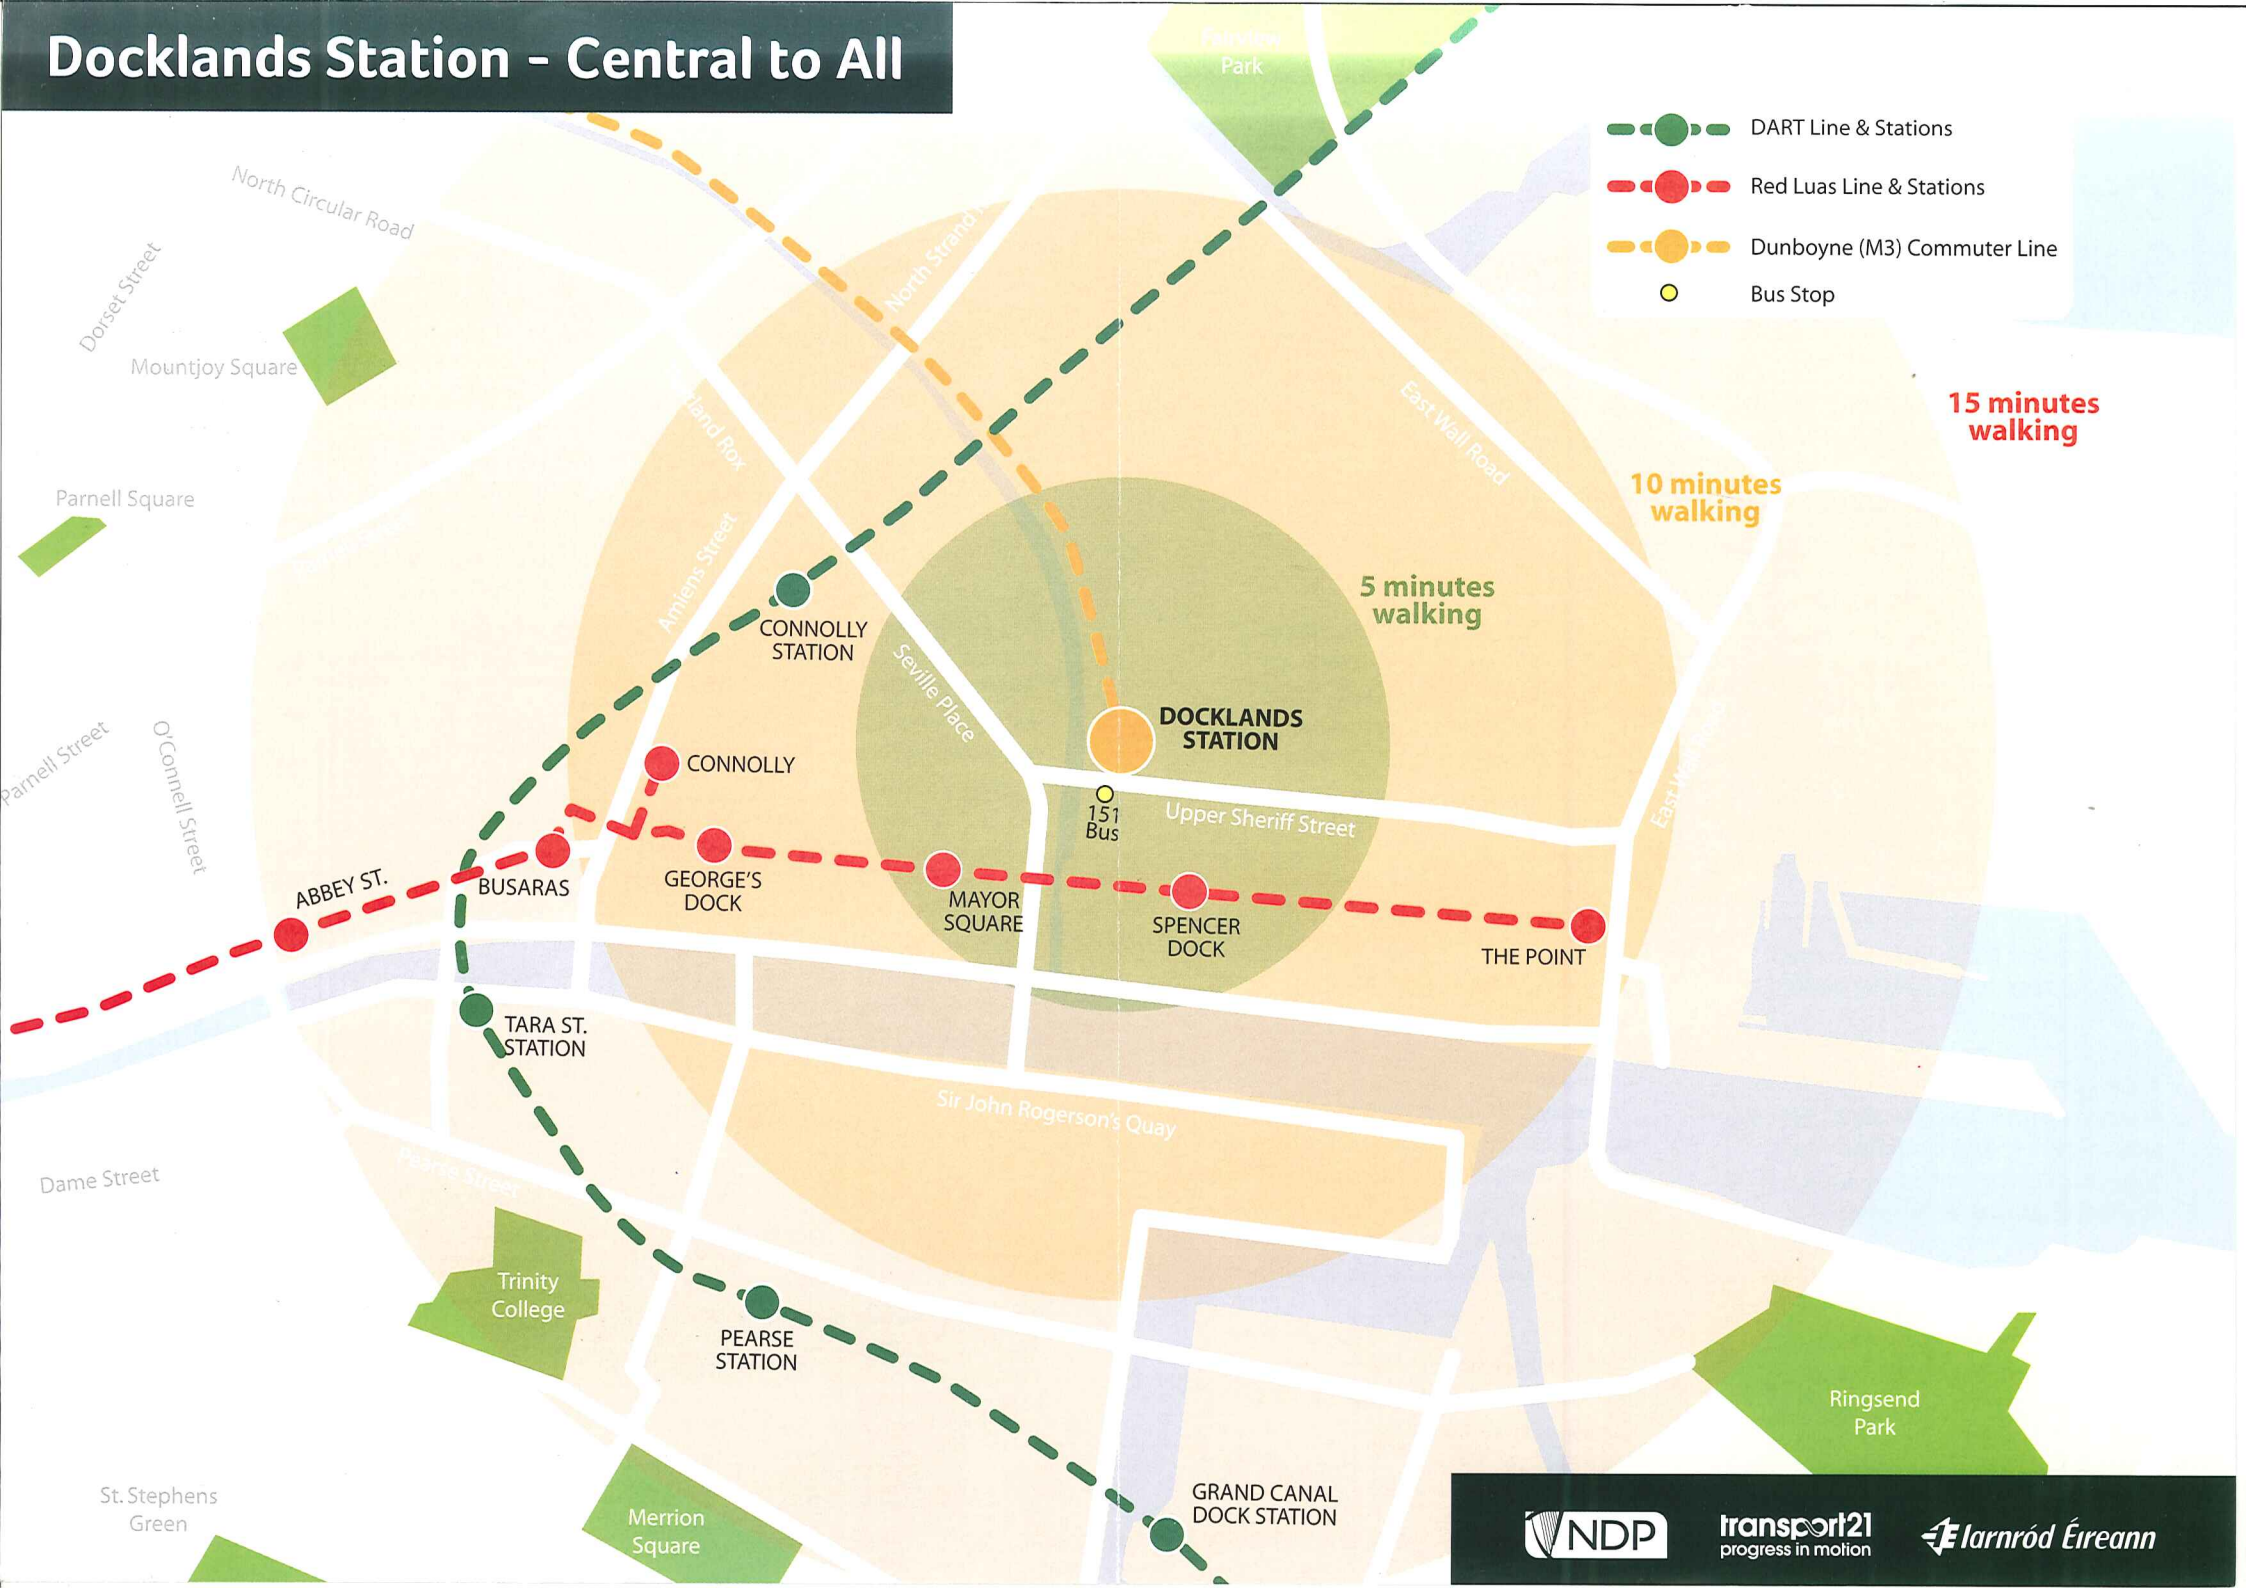

Docklands Station - Central to All

- DART Line & Stations
- Red Luas Line & Stations
- Dunboyne (M3) Commuter Line
- Bus Stop

15 minutes walking

10 minutes walking

5 minutes walking